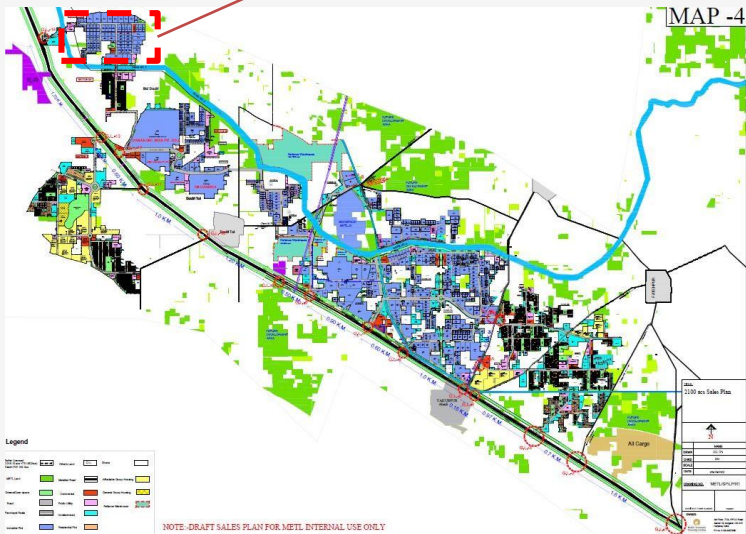

MET Sector 2B

'SECTOR 2B'

We have 1 acre and the above plot options are available.