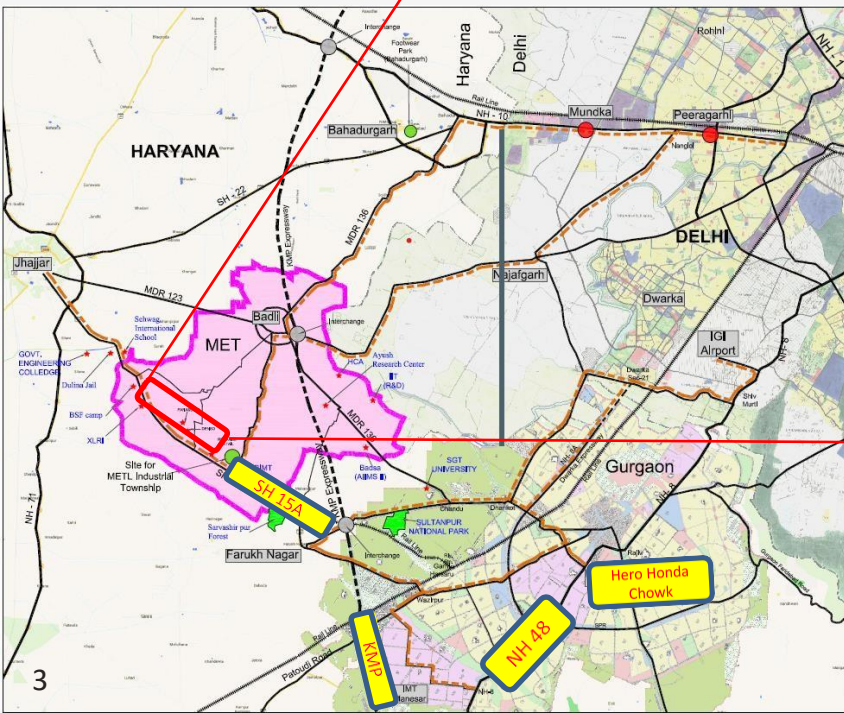

# RT Road Connectivity

## DISTANCE OF SITE

Bahadurgarh-Badli - METL	23km
Mundka-Bahadurgarh -Badli- METL	34km
Peeragarhi-Mundka-Bahadurgarh- Badli- METL	40km
Nangloi-Najafgarh -Badli-METL	35km
Najafgarh-Badli- METL	23km
Jhajjar - METL	18km
Farukhnagar- METL	14km
Hero Honda Chowk-Farukhnagar - METL	23km
Hero Honda Chowk-Farukhnagar - METL Via Wazirpur	28km
IMT Manesar (NH-8)- Wazirpur -Farukhnagar - METL	28km
IGI Airport- Dwarka Exp. -Farukhnagar - METL	43km
Pataudi - Haily Mandi - METL	21km

## TITLE: Guide Map

DRAWING NO. METL/GM/01

# MET Proposed Plot Location

MAP -4

'SECTOR 2B'  
We have 1 acre and the above plot options are available.

Panasonic India  
Denso  
Amber