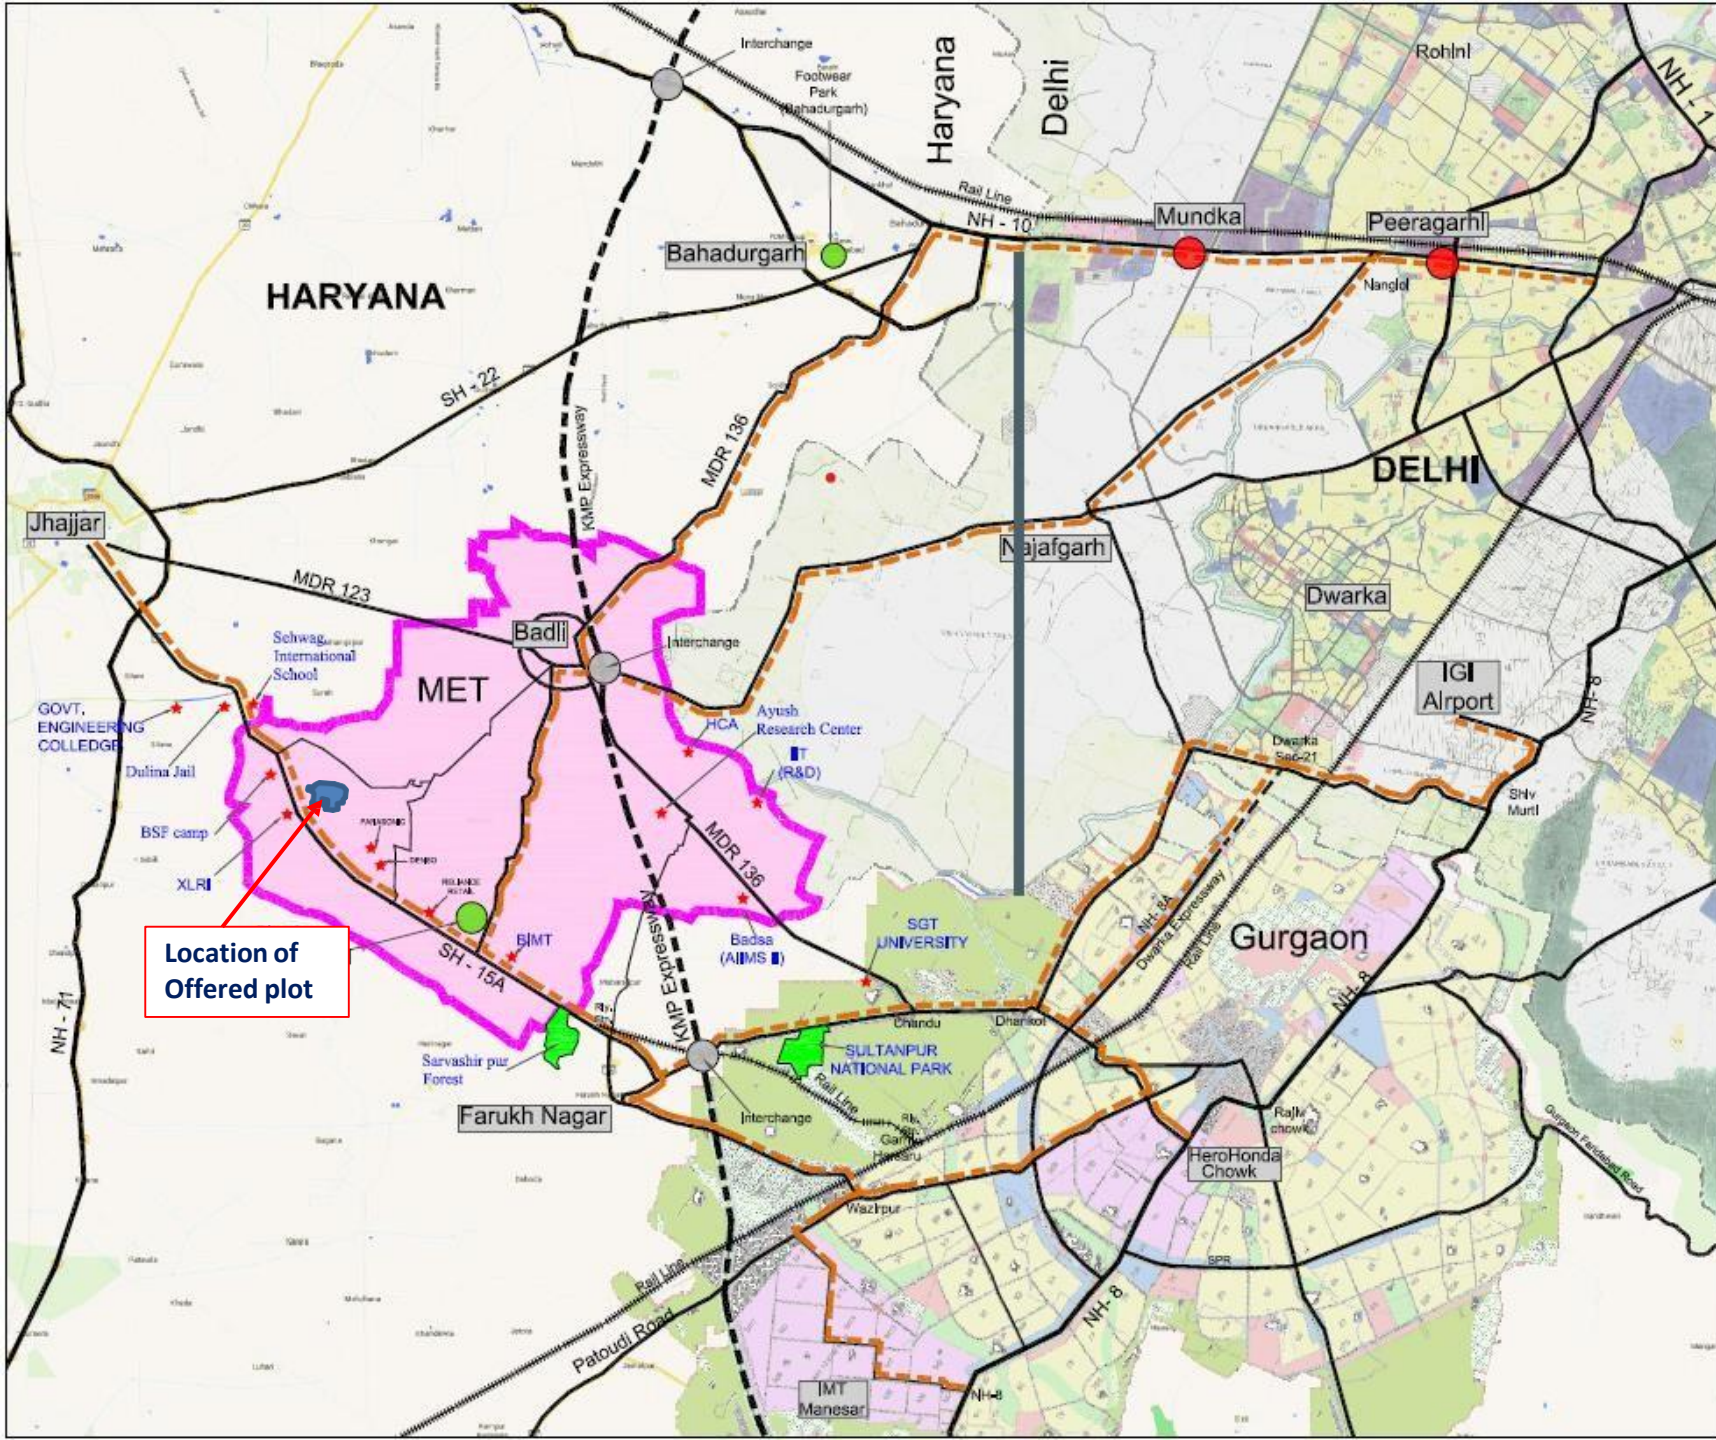

# Model Econom Town

Meet Your Future Business At Reliance MET

Location Map – Sector 2B

# METL Industrial Township

# RT Road Connectivity

## DISTANCE OF SITE

Bahadurgarh-Badli - METL	23km
Mundka-Bahadurgarh -Badli- METL	34km
Peeragarhi-Mundka-Bahadurgarh- Badli- METL	40km
Nangloi-Najafgarh -Badli-METL	35km
Najafgarh-Badli- METL	23km
Jhajjar - METL	18km
Farukhnagar- METL	14km
Hero Honda Chowk-Farukhnagar - METL	23km
Hero Honda Chowk-Farukhnagar - METL Via Wazirpur	28km
IMT Manesar (NH-8)- Wazirpur -Farukhnagar - METL	28km
IGI Airport- Dwarka Exp. -Farukhnagar - METL	43km
Pataudi - Haily Mandi - METL	21km