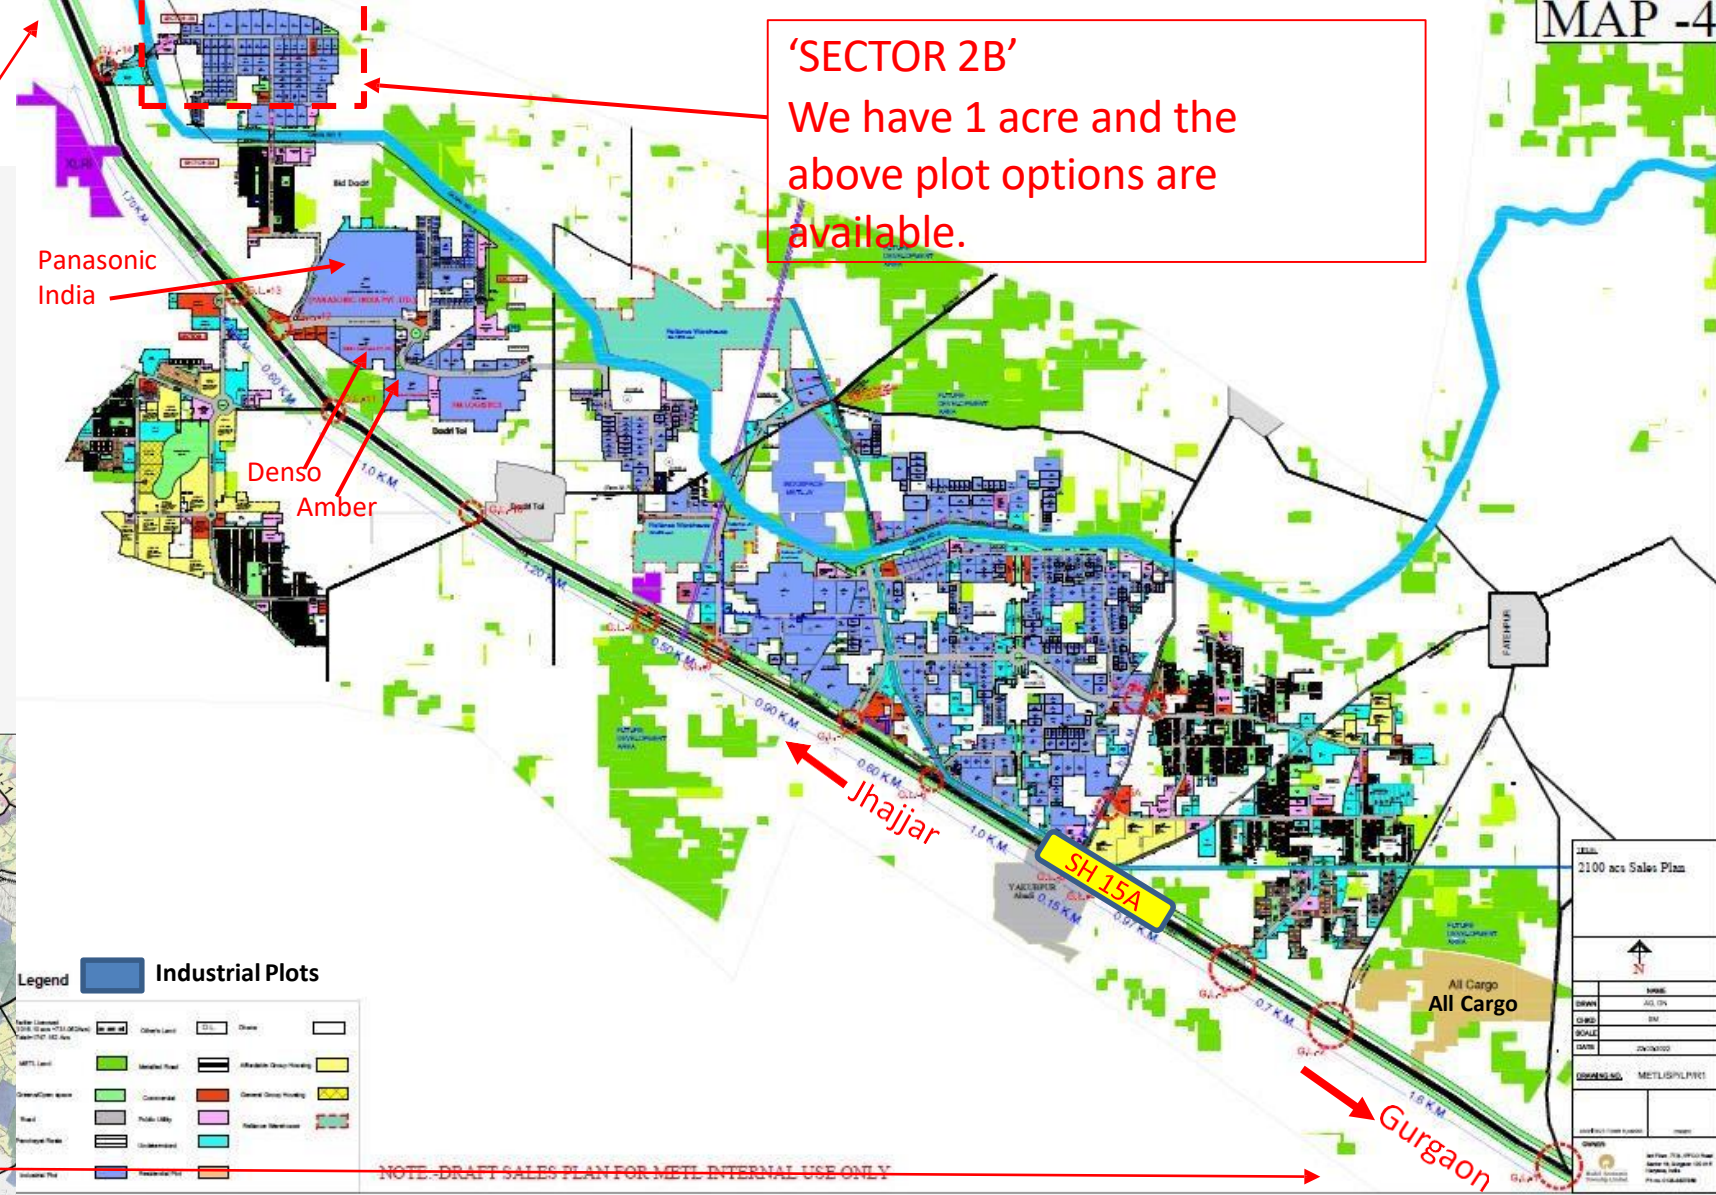

# RT Road Connectivity

## TITLE: Guide Map

DRAWING NO. METL/GM/01

# MET Proposed Plot Location

MAP -4

'SECTOR 2B'  
We have 1 acre and the above plot options are available.

Panasonic India  
Denso  
Amber