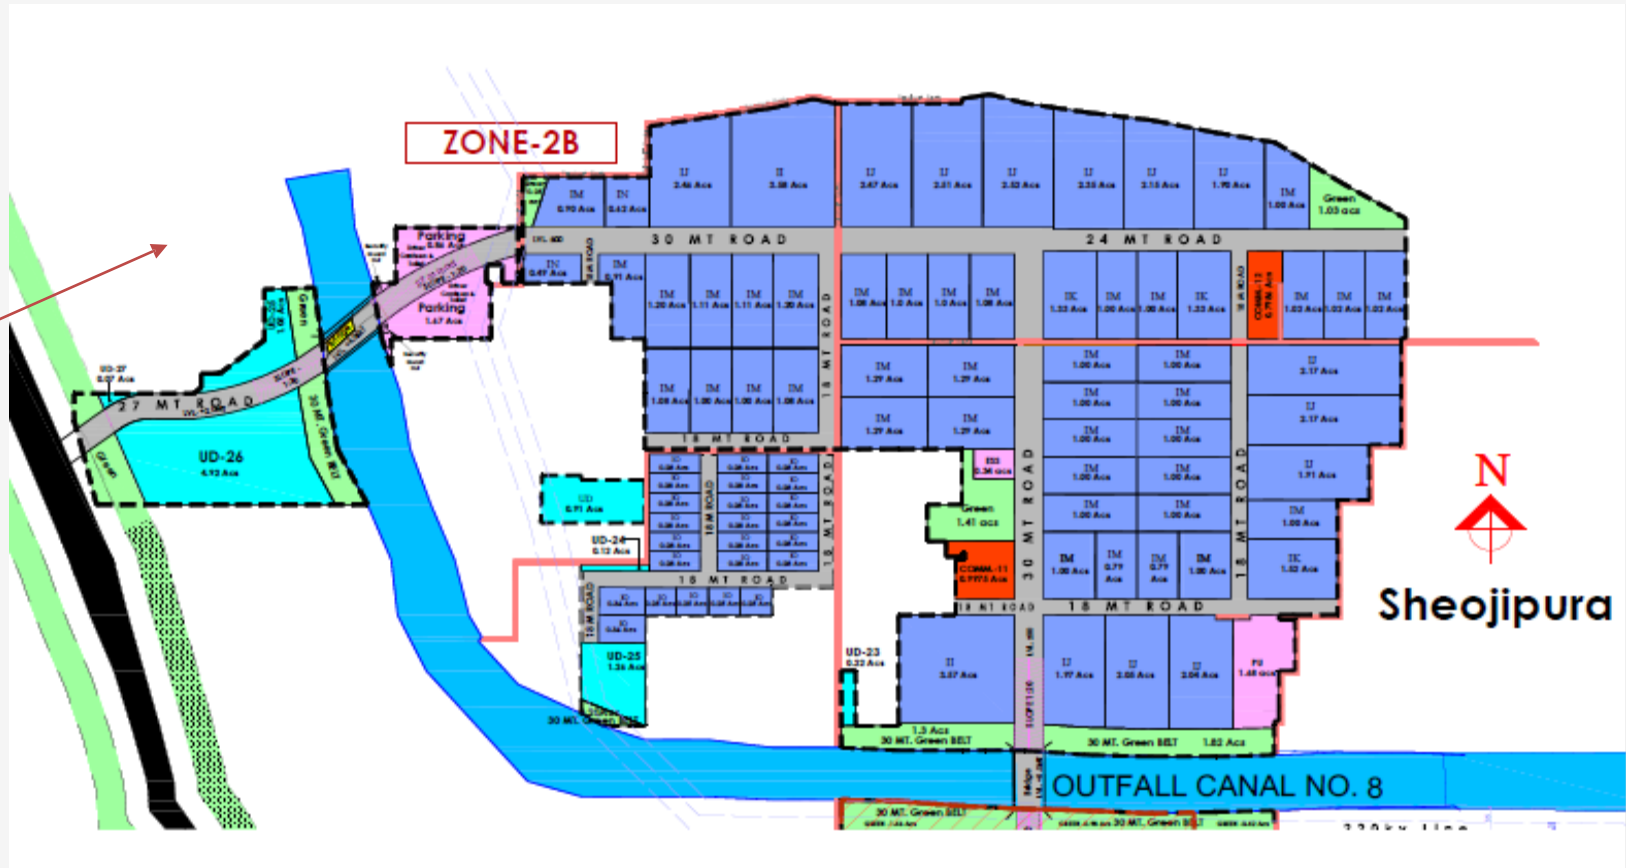

MET Sector 2B

'SECTOR 2B'

We have 1 acre and the above plot options are available.